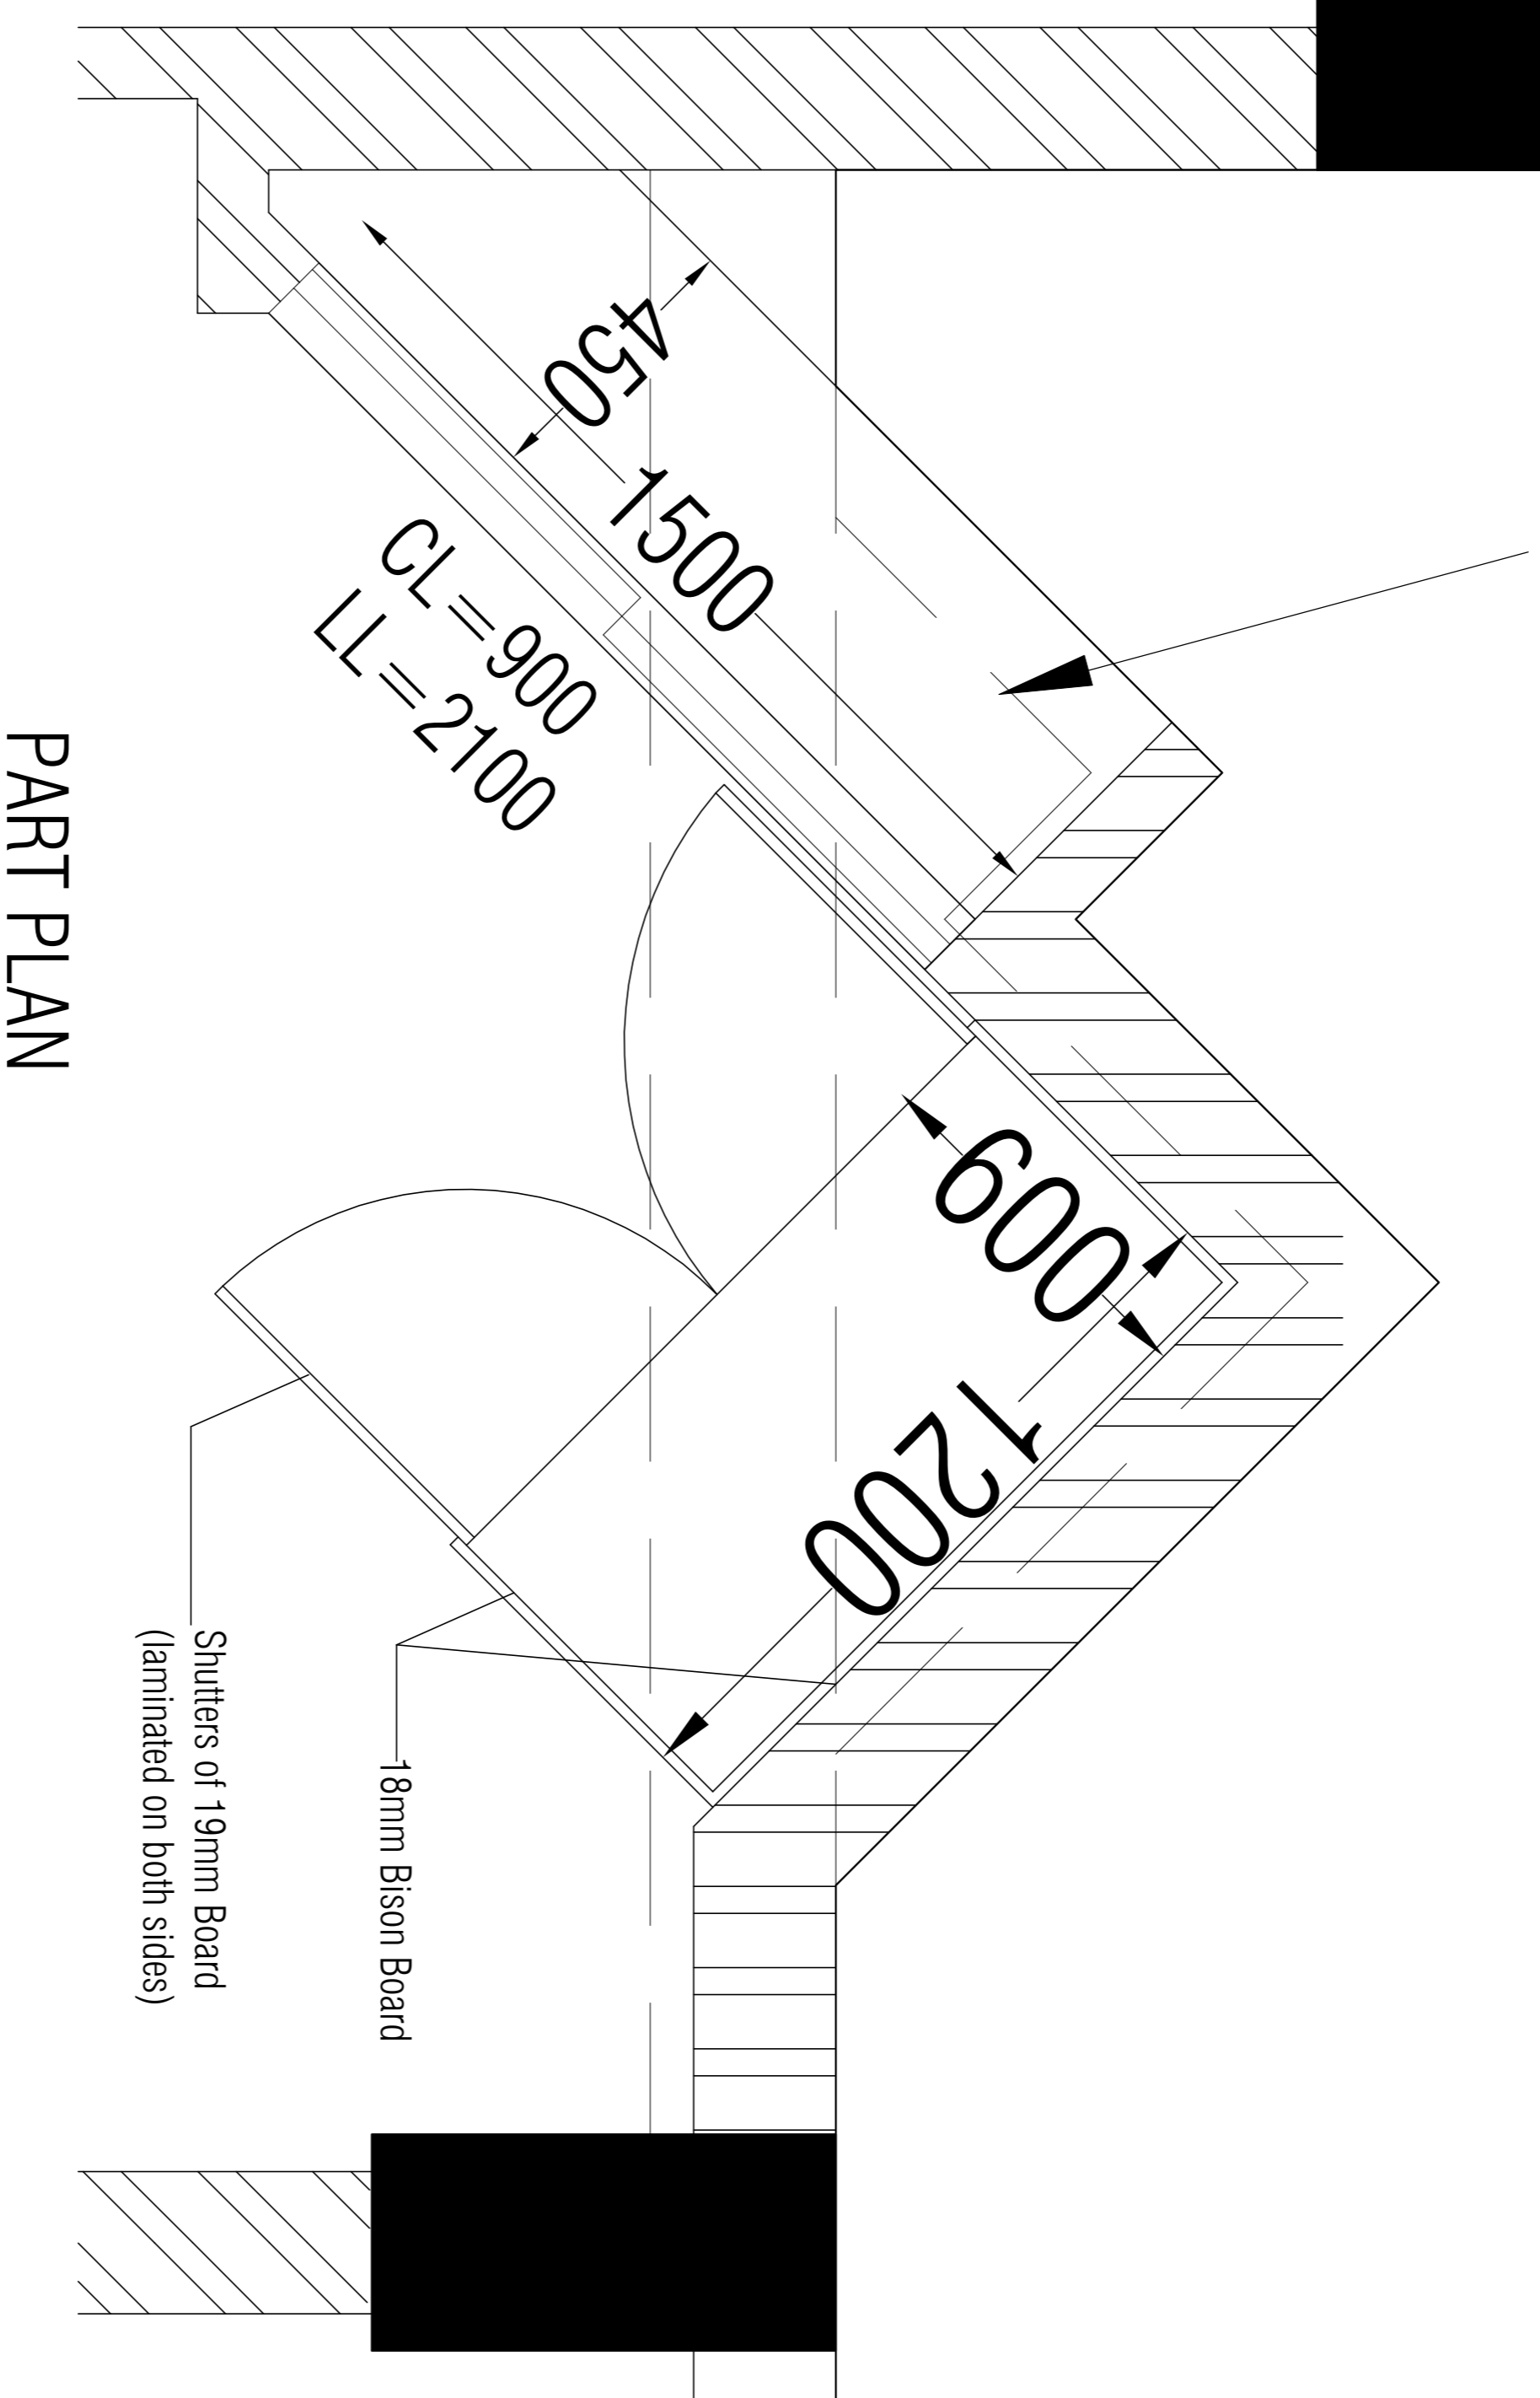

# Projection@Slab

NOTE:  
Cup board details for tenders & estimate only. Not for construction

Proposed Wardrobe design for Teaching  
Staff quarters

HIMS Bhadwar Varanasi.

Front Elevation (Showing partition)

cupboard details 1

Floor to Floor Height = 3000

FLAT NO. -1 (N-W Bedroom)

Date-13.09.2022

Architects  
Kapoor and Associates  
Flat no. 3, Block no.1  
Didwania Square, Mahmoorganj, Varanasi  
ph: 0542- 3561571, 98390-89413