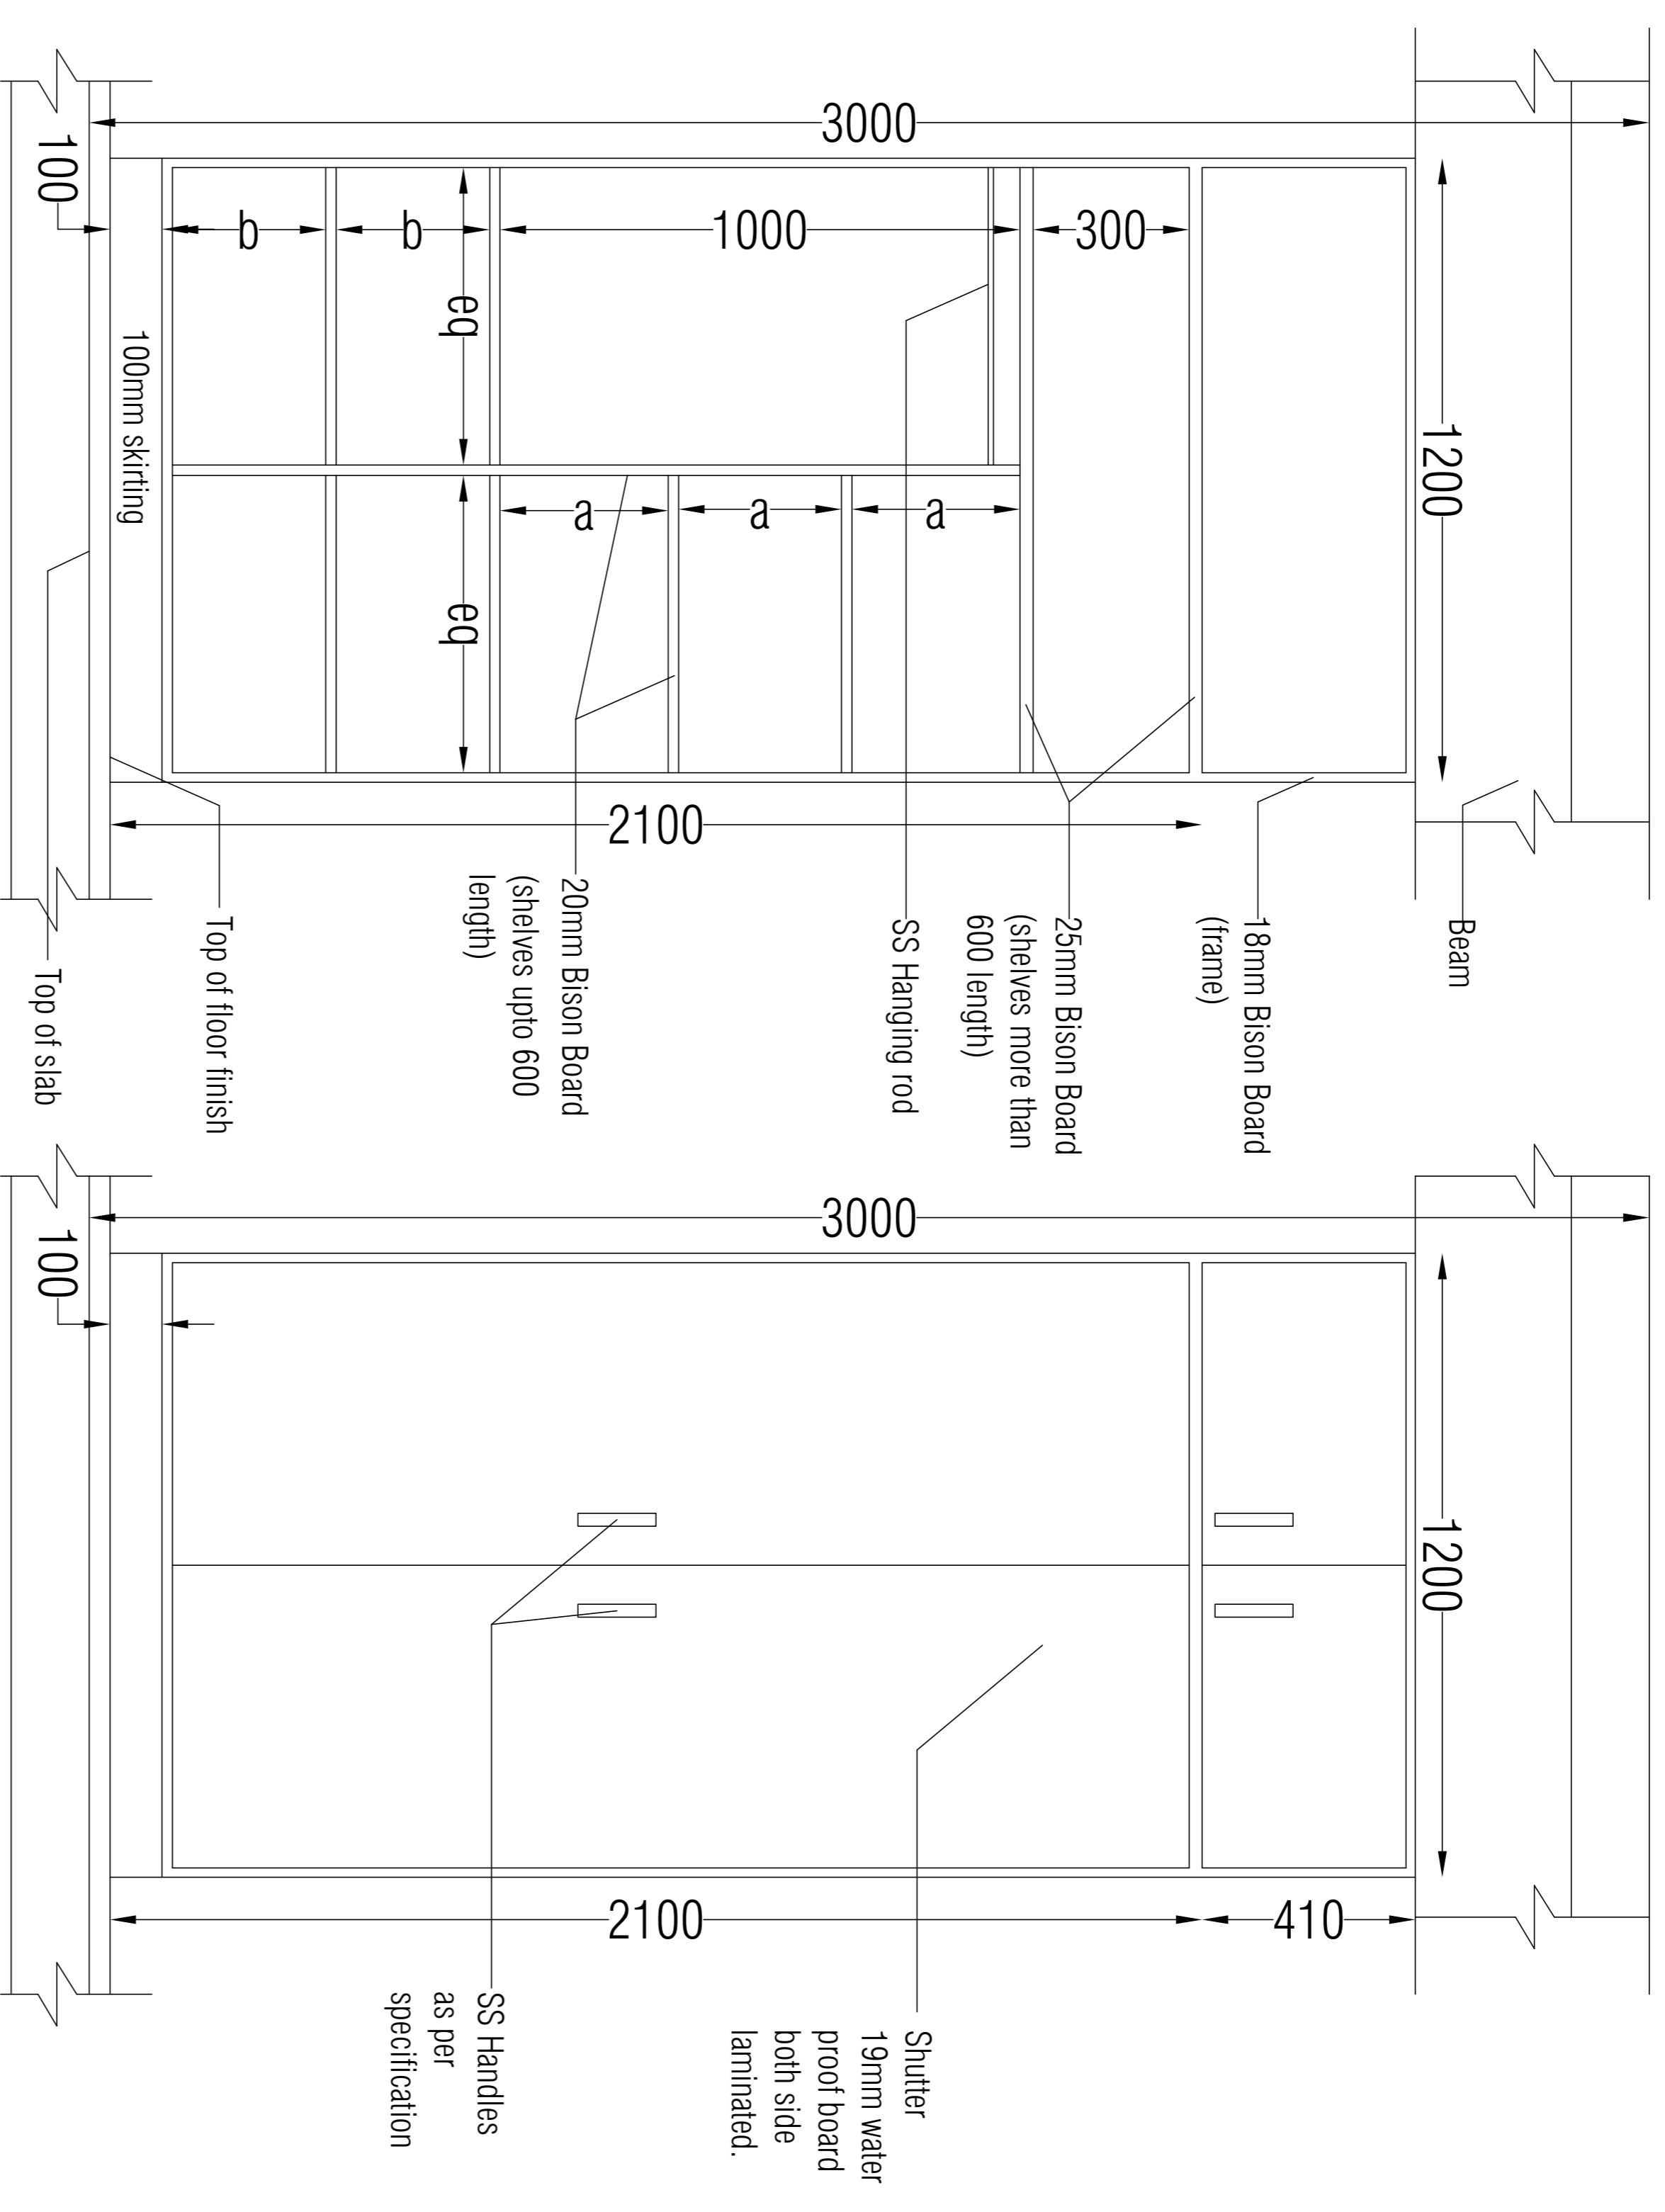

# Projection@Slab

NOTE:  
Cup board details for tenders & estimate only. Not for construction

Proposed Wardrobe design for Teaching  
Staff quarters

HIMS Bhadwar Varanasi.

Front Elevation (Showing partition)

cupboard details 1

Floor to Floor Height = 3000

FLAT NO. -1 (N-W Bedroom)

Date-13.09.2022

Architects  
Kapoor and Associates  
Flat no. 3, Block no.1  
Didwania Square, Mahmoorganj, Varanasi  
ph: 0542- 3561571, 98390-89413